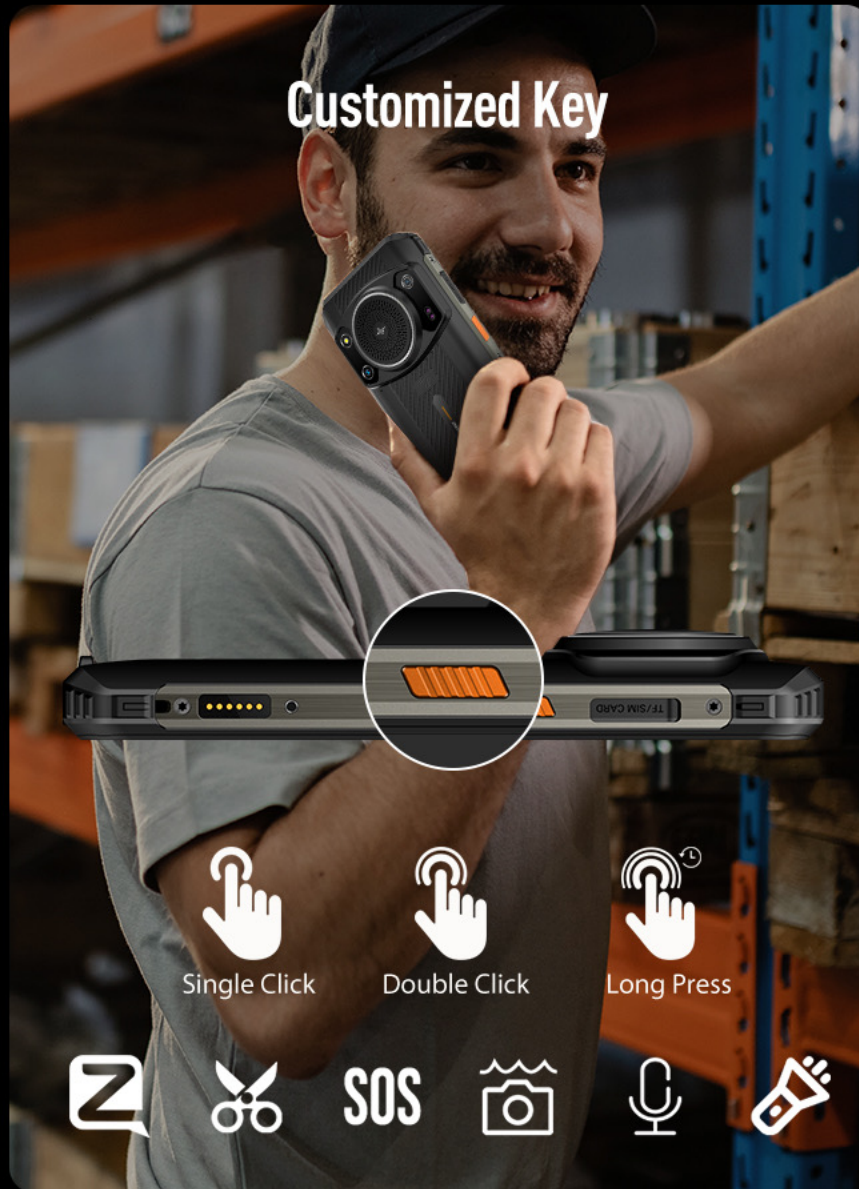

# What Other Capabilities in Armor 21

NFC + Google Pay

Customized Key

Underwater Camera

Face Unlock + Fingerprint ID

3-Card Slot

Headset-free FM Radio

Thanks !