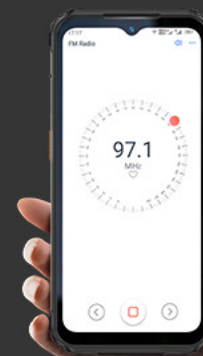

# What Other Capabilities in Armor 21

NFC + Google Pay

Customized Key

Underwater Camera

Face Unlock + Fingerprint ID

3-Card Slot

Headset-free FM Radio

Thanks !