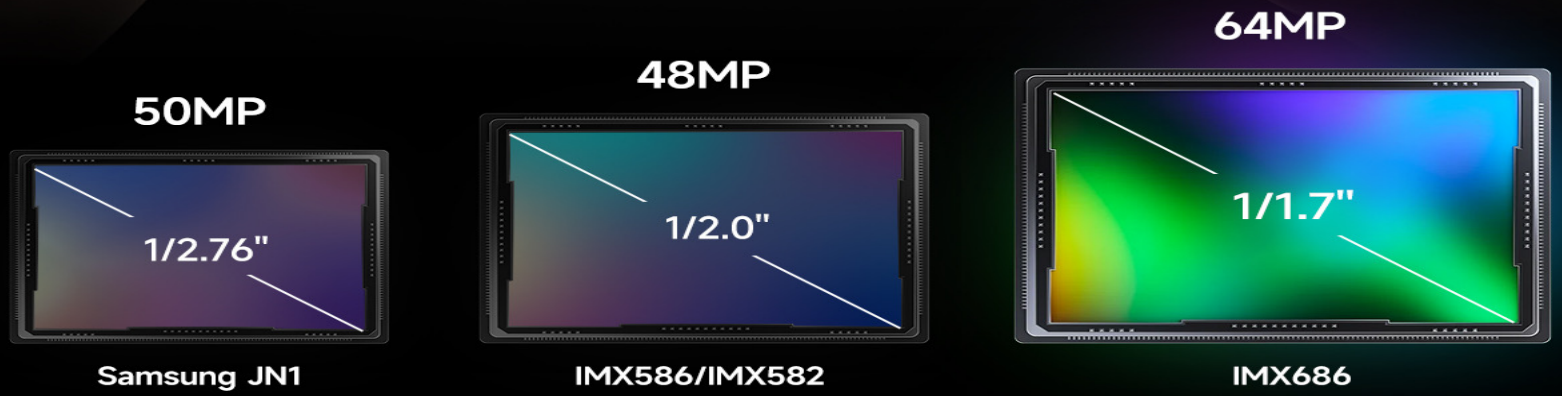

# COMPONENTS

**Size:** 176.0 x 81.6 x 18.1 mm (6.58-inch)

16MP Front Camera

Receiver

SIM/TF Card Slot

Custom Key

uSmart Connector

Type-C Charging Port

## 64MP Primary Camera Capture Ultra-Clear Shots

Armor 21 comes with a 64MP Sony IMX686 main sensor, which is quite big in size of 1/1.7" photosensitive element and supports 4-in-1 1.6 $\mu$ m large pixels. Letting more light into the lens enables ultra-clear image quality. By zooming in on the picture and cropping, the entire details can be down to hair, skin texture and more.