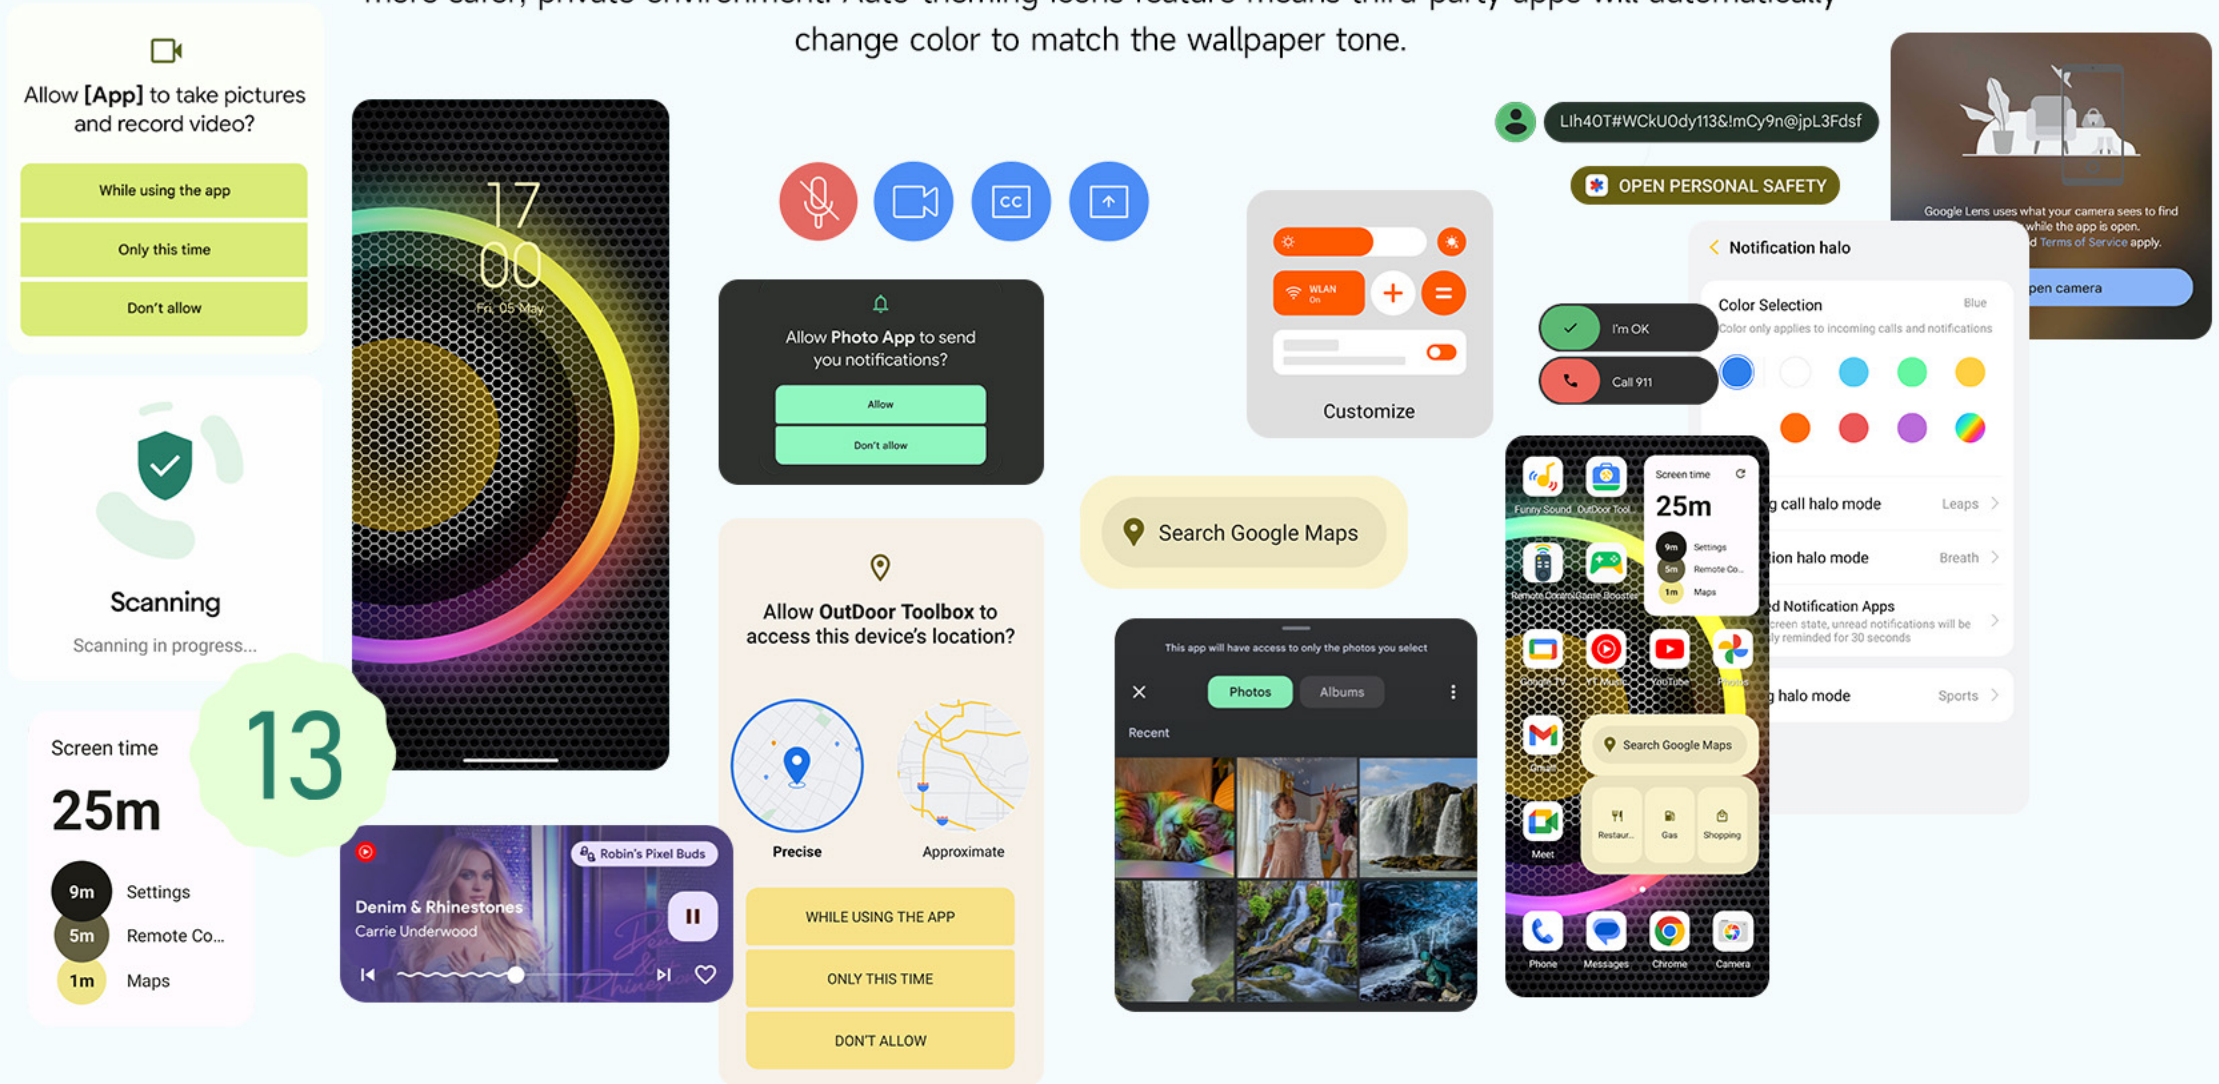

About Security, Privacy and Personalization

Fresh Android 13 OS

You have better initiative for notification permission and media access. New permission system provides more safer, private environment. Auto-theming icons feature means third-party apps will automatically change color to match the wallpaper tone.