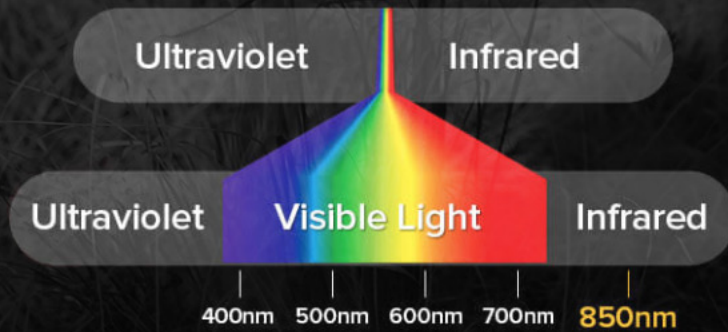

## 64MP Primary Camera Capture Ultra-Clear Shots

Armor 21 comes with a 64MP Sony IMX686 main sensor, which is quite big in size of 1/1.7" photosensitive element and supports 4-in-1 1.6 $\mu$ m large pixels. Letting more light into the lens enables ultra-clear image quality. By zooming in on the picture and cropping, the entire details can be down to hair, skin texture and more.

### 3.0 Version to Penetrate Darkness

The upgraded third generation infrared night vision camera brings higher 24MP pixels, better algorithm and lower interference. It enables you to shoot great, clear photos in low light and night scenes, and is a nice assistant for some night shooting, wildlife observation and other outdoor activities.