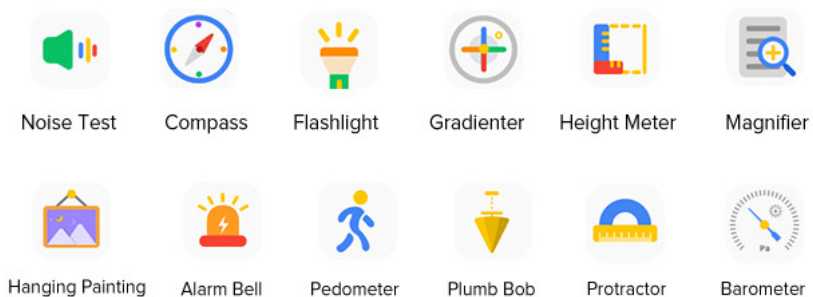

Outdoor Toolbox

Up to 12 practical tools for assisting your work, saving efforts to bring extra physical tools.

Funny Sound

Funny Sound brings you into sounds for fun or tricks. Among them, Ash-removing can be activated to remove dust from the speaker while Draining is clicked to drain the water.