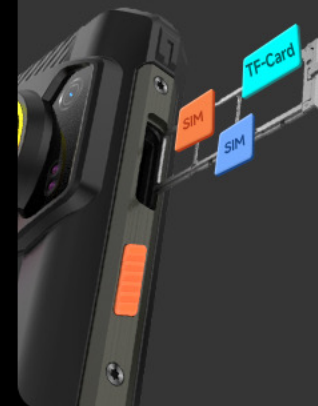

# What Other Capabilities in Armor 21

NFC + Google Pay

Customized Key

Underwater Camera

Face Unlock + Fingerprint ID

3-Card Slot

Headset-free FM Radio

Thanks !