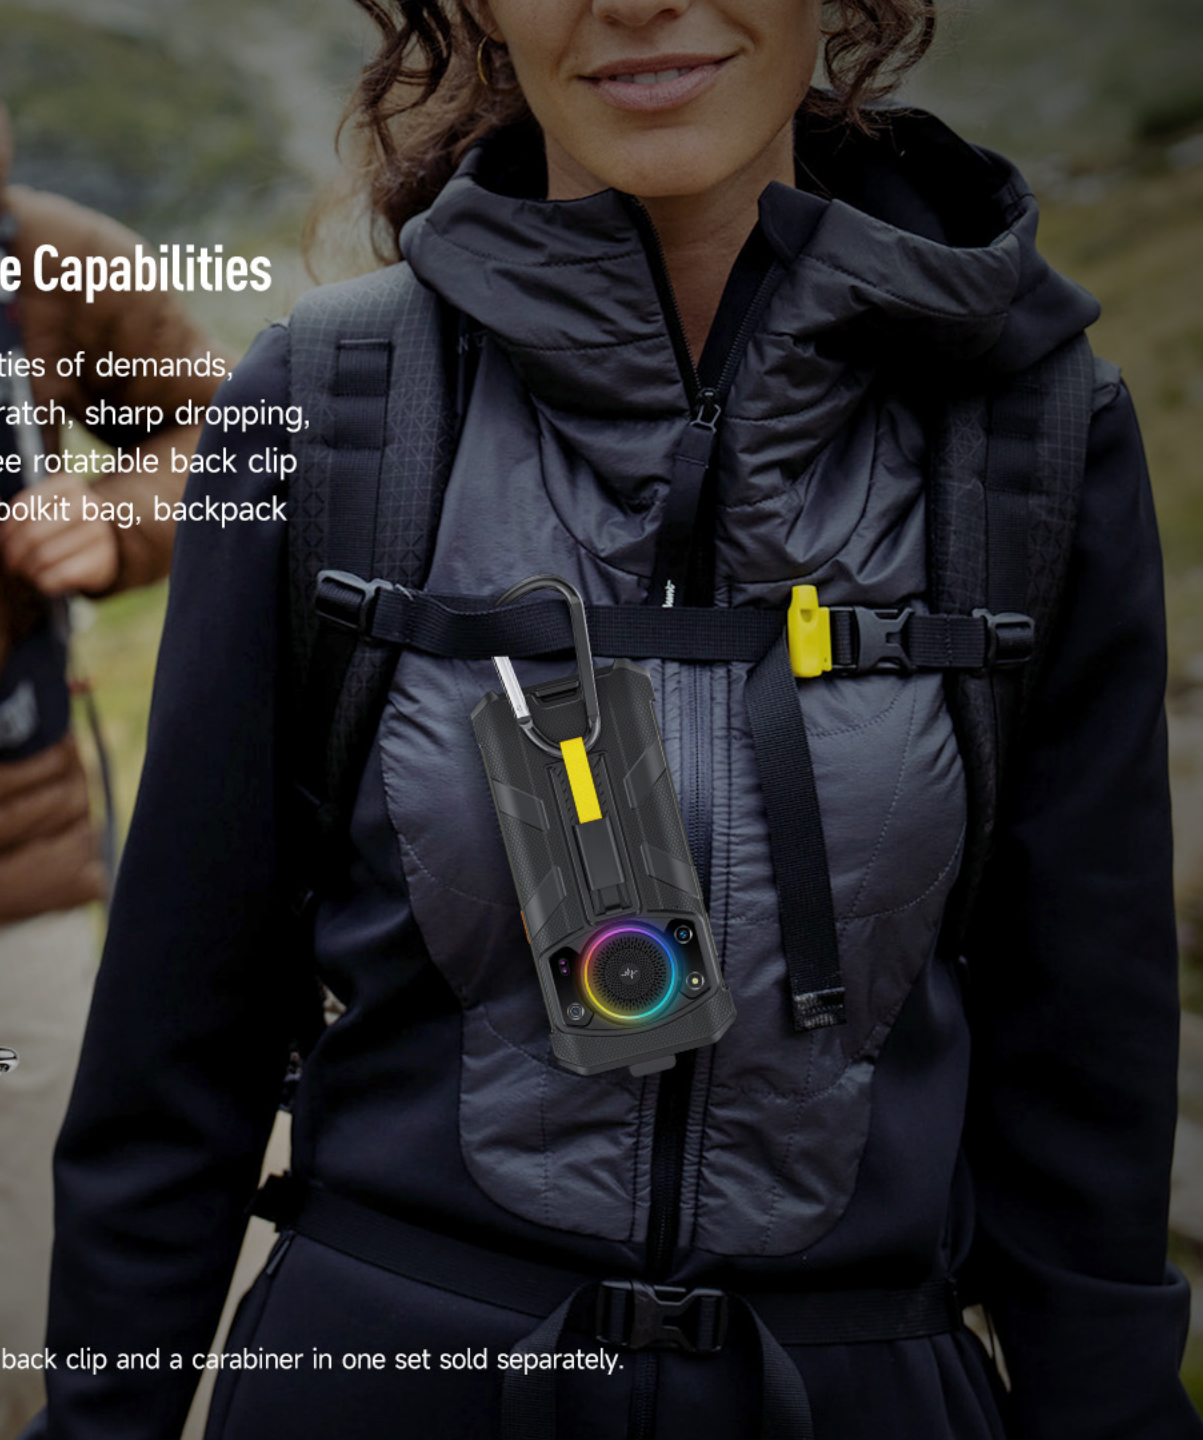

*The Armor case mentioned above, combined with a back clip and a carabiner in one set sold separately.