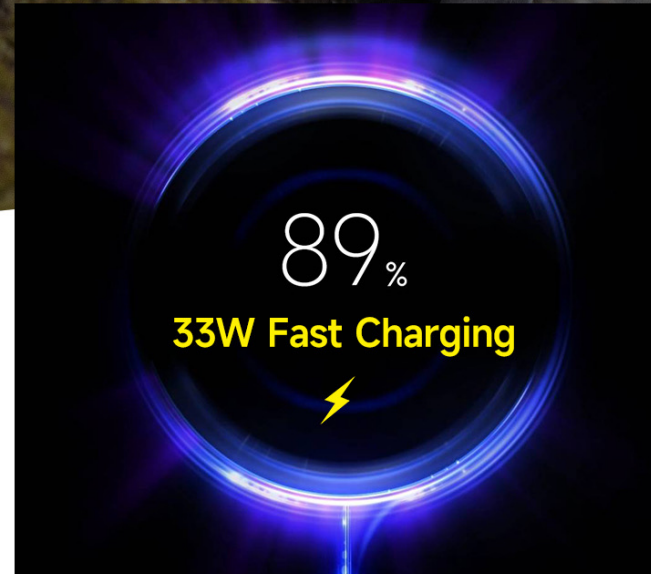

9600mAh Mighty Battery Dare Stay Several Days Outdoor

Reject battery anxiety but enjoy extended battery life brought by ultra-large 9600mAh capacity. In some low battery emergencies, reverse charging feature recovers your watches, smartphone or earphones.

522 Hours
Standby Time

30 Hours
Listening Time

15 Hours
Video Time