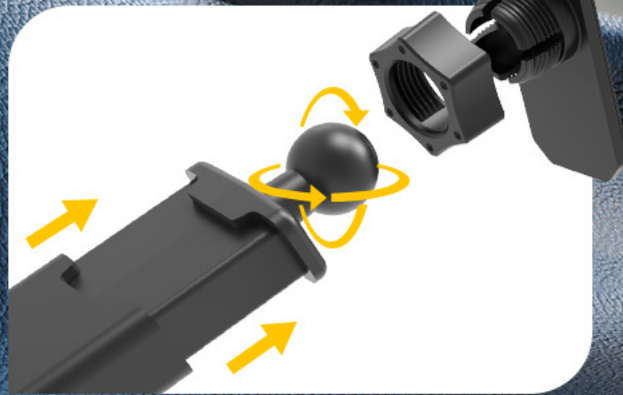

Armor Mount

Multifunctional Phone Stand

Paired with Armor Case, the Armor mount can be a steady rugged phone stand to mount on car, desk, wall or any flat surfaces like mirror, windshield, dashboard and more. 70mm strong suction cup, easy adjustment knob, hidden extension arm from 14cm to 20cm, and its 360° ball joint make it a practical holder for your rugged beast. Saving your time and improve your working efficiency.

*Armor Mount is used with Armor Case only. More information please refer to the Accessories column.