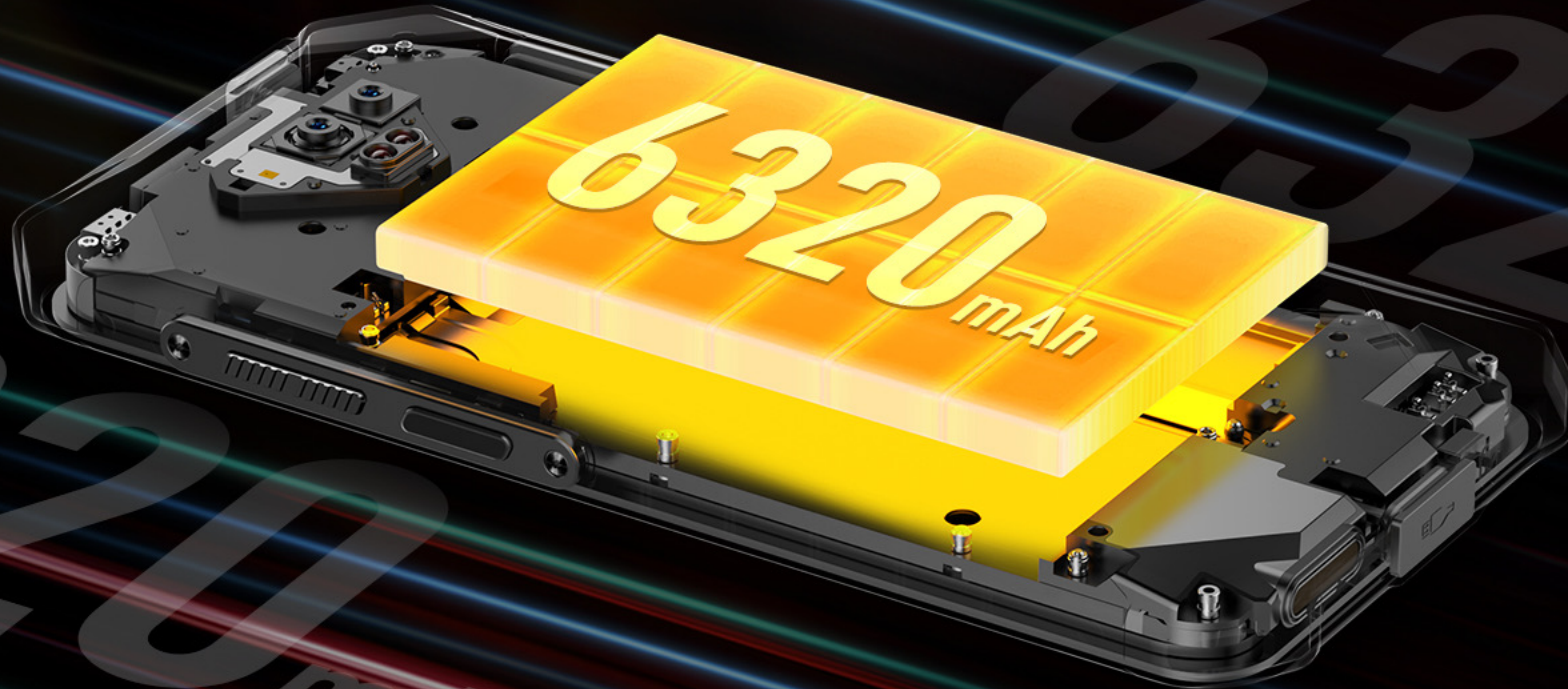

294 Hours
Standby Time

29 Hours
Call Time

13 Hours
Video Time

Android 13 OS More User Initiative

Customizable UI by color, theme, language and even themed app icons enables more personalized users. Private enhanced with photo picker and more control for notification permissions, Android 13 is always keep your data safe and secure.