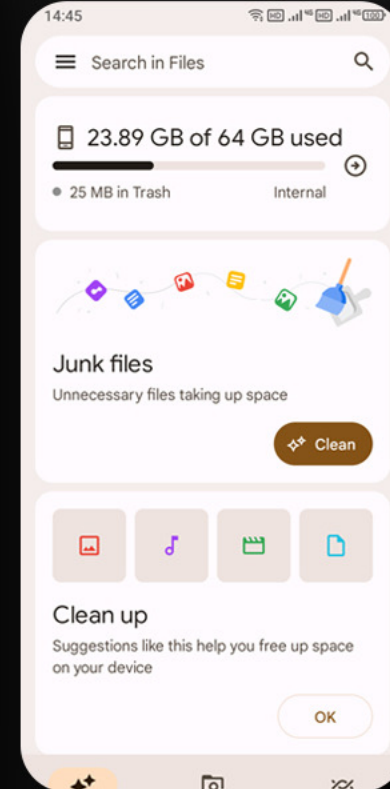

294 Hours
Standby Time

29 Hours
Call Time

13 Hours
Video Time

Android 13 OS More User Initiative

Customizable UI by color, theme, language and even themed app icons enables more personalized users. Private enhanced with photo picker and more control for notification permissions, Android 13 is always keep your data safe and secure.

Multi-Purpose Outdoor Toolbox

Pre-installed digital tools in Armor X13 helps a lot for indoor and outdoor activities. The Compass navigates correct direction when there are no clear landmarks or GPS signals. The Hanging Painting can assist you for hanging a picture or doing other home improvement.