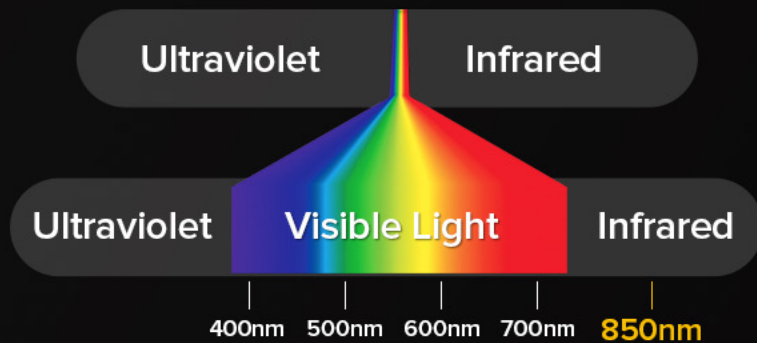

24MP NightElf 2.0 Camera Leading in Armor X Series

Armor X13 is the first model that adopts brand new night vision camera in the Armor X Series. With stronger infrared sensor and higher NightElf 2.0 algorithm and lower interference, Armor X13 can shoot sharper and clearer images either for photography in low light and night scenes or wildlife observation.